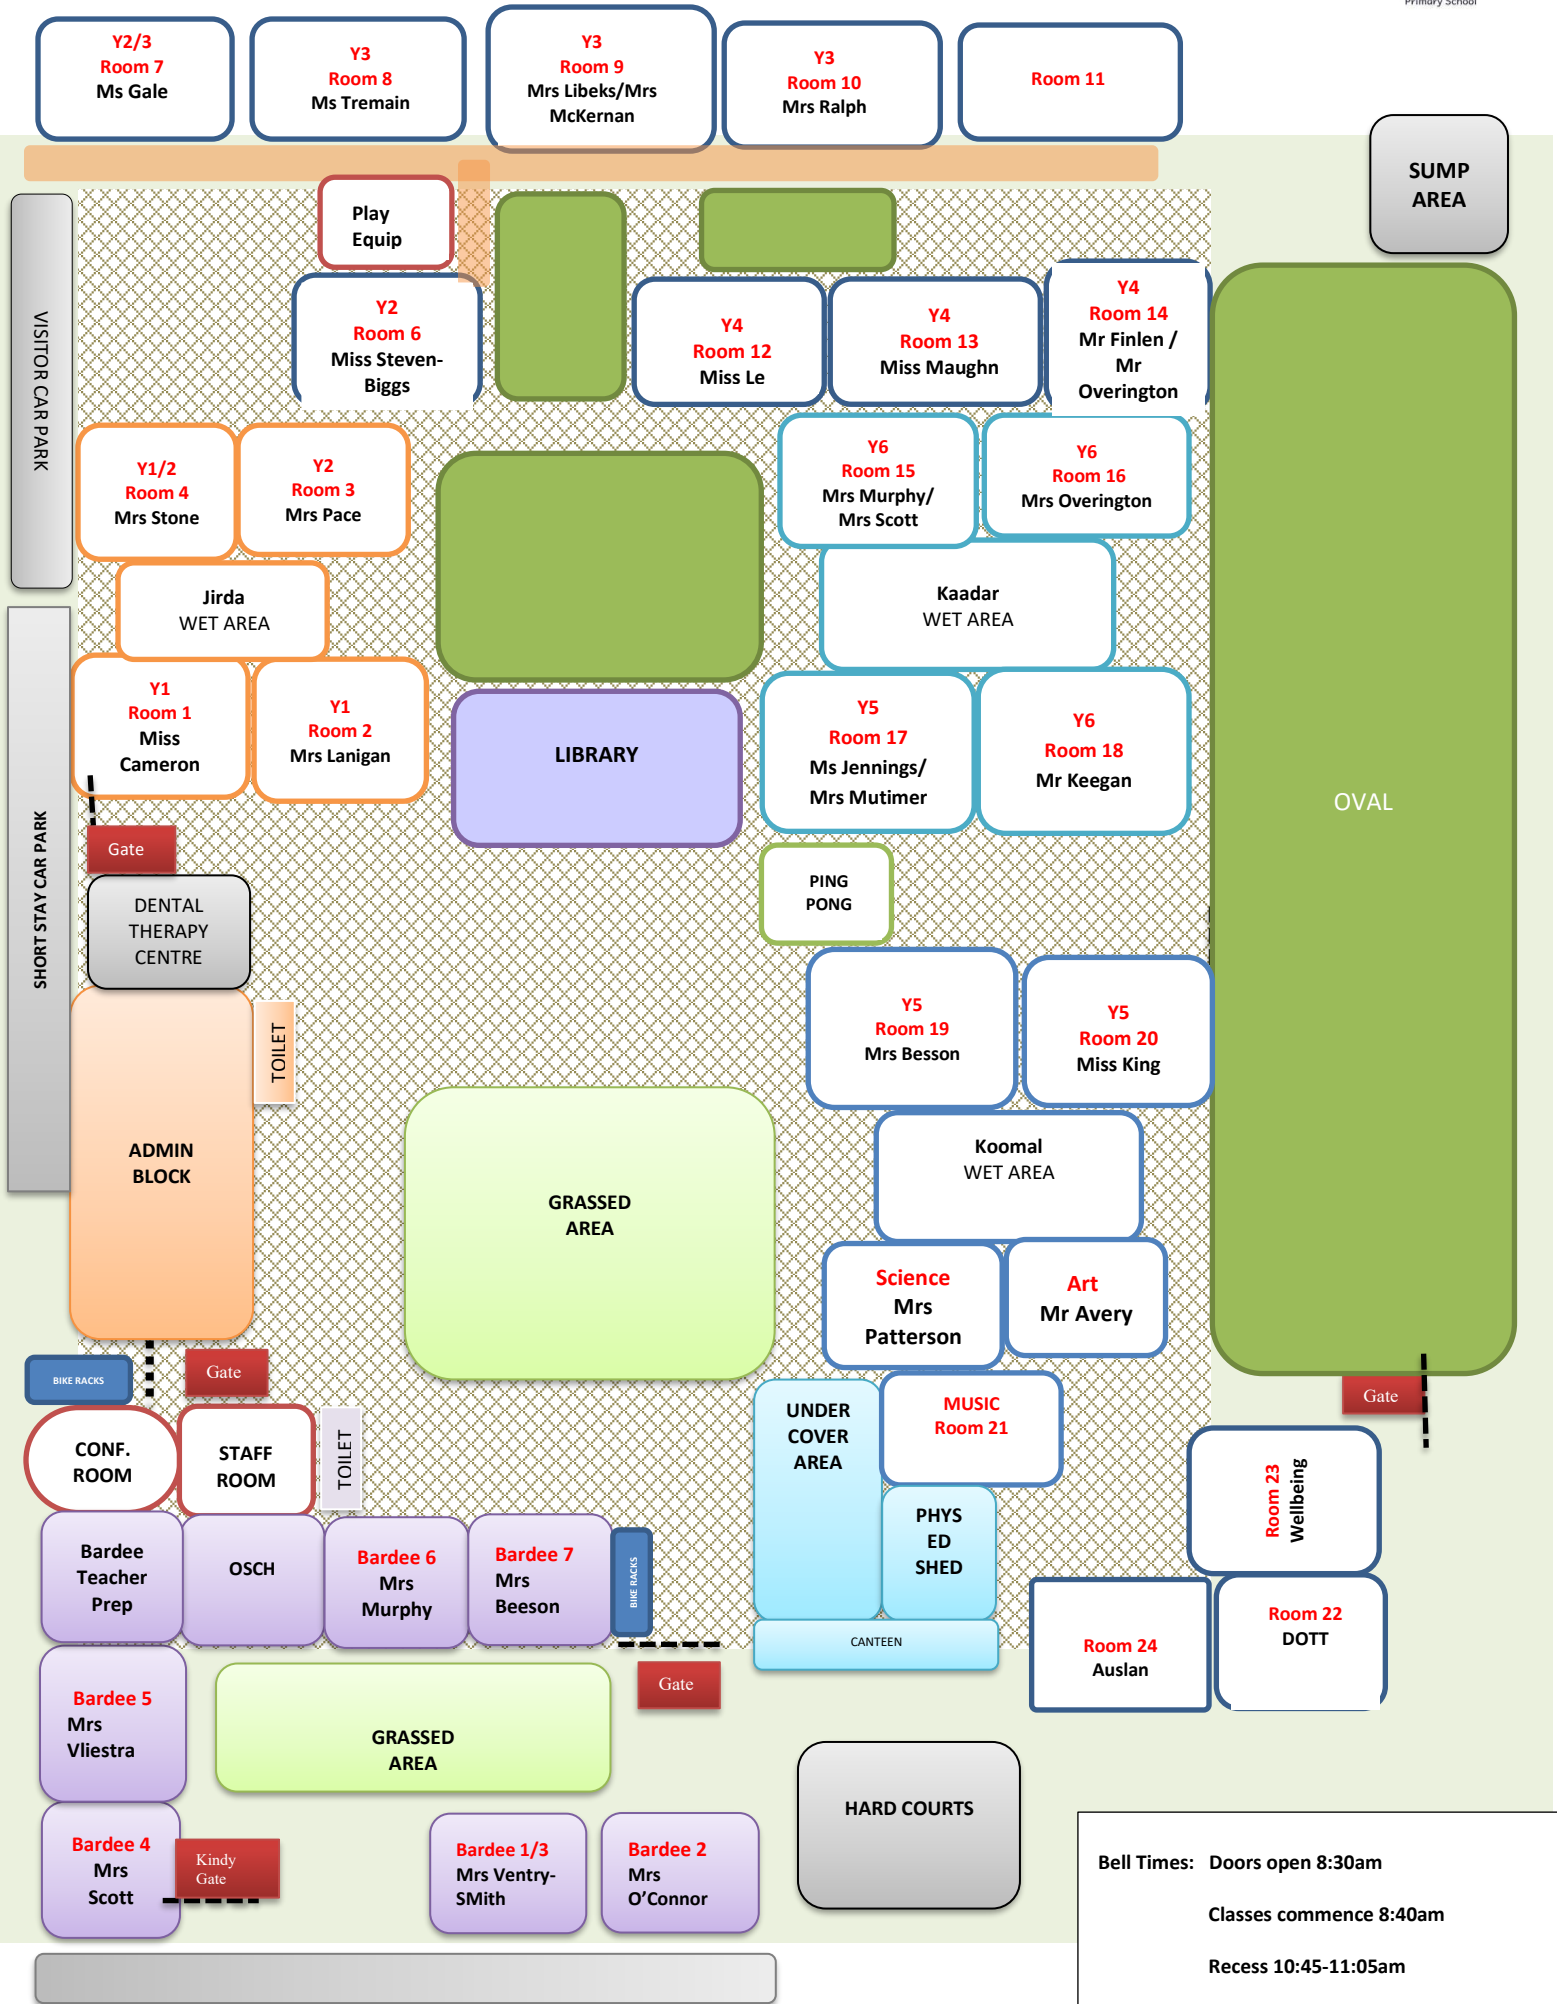

SCHOOL OFFICIAL MAP 2026

Bell Times: Doors open 8:30am
 Classes commence 8:40am
 Recess 10:45-11:05am
 Lunch 1:05-1:45pm
 Home 2:55pm (Wednesday 2:30pm)